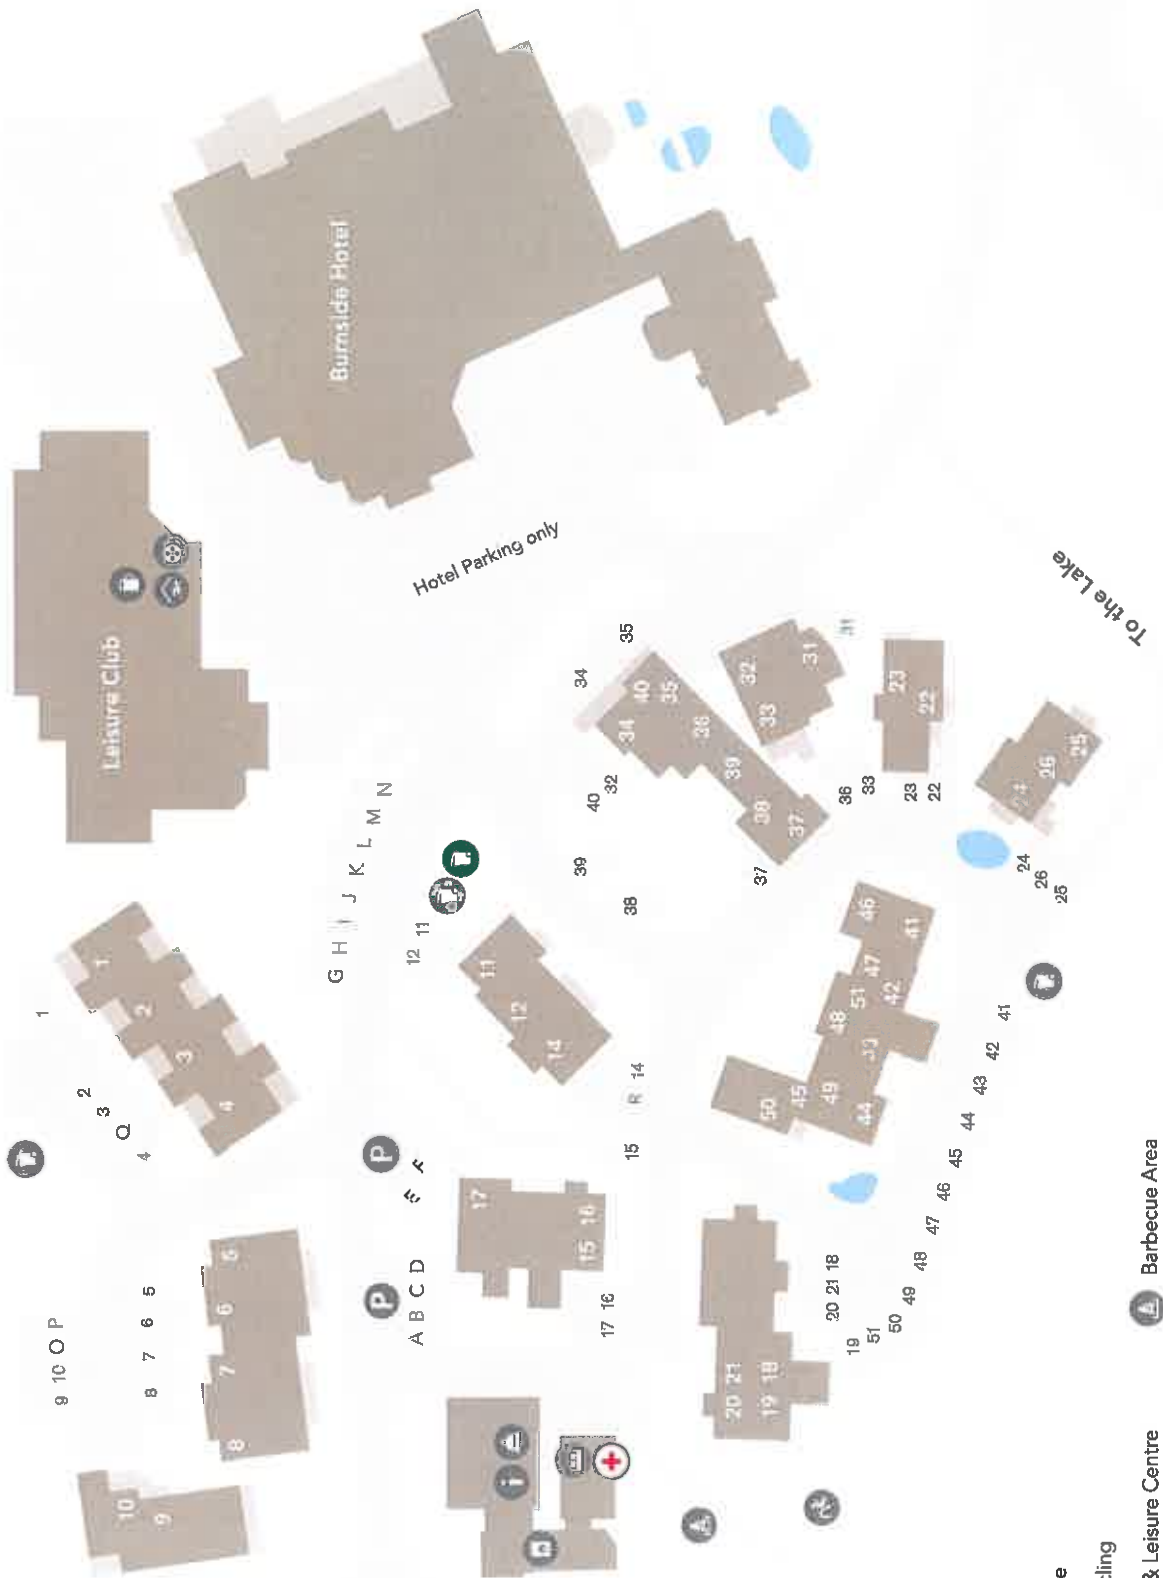

# HAPIMAG RESORT BOWNESS- ON-WINDERMERE

- |  |                     |  |                       |
|--|---------------------|--|-----------------------|
|  | Reception           |  | Refuse                |
|  | Tourist Information |  | Recycling             |
|  | Visitor Parking     |  | Pool & Leisure Centre |
|  | Laundry             |  | Guest Lounge          |
|  | Playground          |  | DAE/AED               |
|  |                     |  | Barbecue Area         |
|  |                     |  | Pub                   |
|  |                     |  | Cinema                |